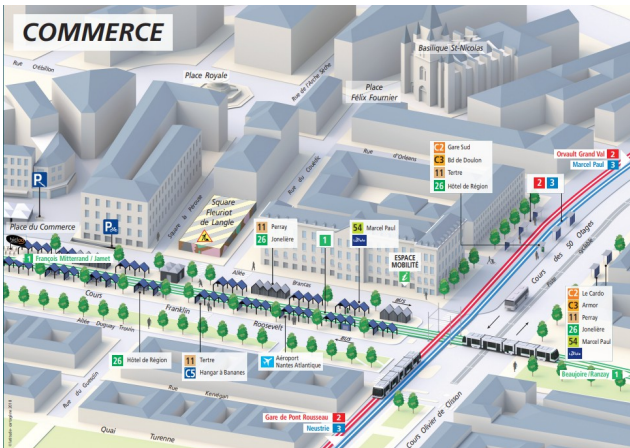

How to reach the Campus Tertre – Nantes University

How to reach the **campus Tertre** from the station :

- **Tramway line 1** (toward François Mitterrand or Jamet) – get off at the stop « Commerce ».
- when you are in « Commerce », get to the **Tramway station line 2** (toward Orvault Grand Val), get off at the stop « Facultés ».

⚠ *Don't get to the **Tramway line 3** which are on the same station as **Tramway line 2**.*

How to reach the **campus Tertre** from the airport :

- Take the airport shuttle bus, it will drop you in the city center, at the district « Commerce » near the **Tramway line 1**.

- when you are in « Commerce », get to the **Tramway station line 2** (toward Orvault Grand Val), get off at the stop « Facultés ».

⚠ *Don't get to the **Tramway line 3** which are on the same station as **Tramway line 2**.*

When you get off the **Tramway line 2**, you will find the University Restaurant on your right and a path with trees in front of you. Go straight ahead and continue until you reach the Censive building (photo above) which will also be on your right.